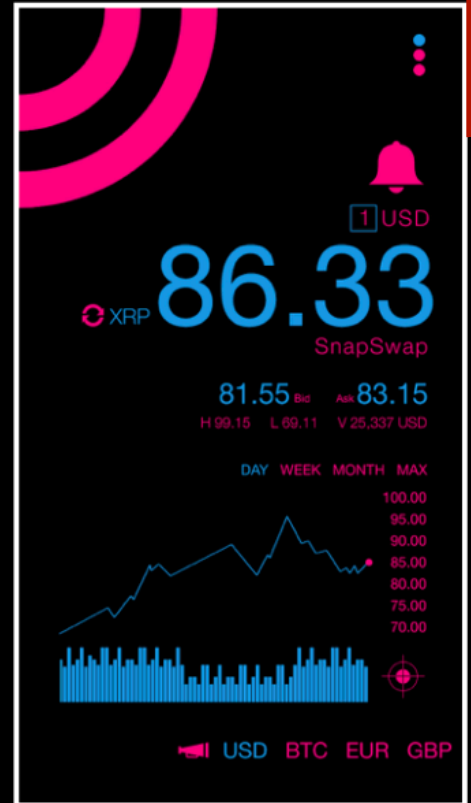

Action : **High** Distance : **9 FT**

Lorem ipsum dolor sit amet, consectetur adipiscing elit. Nunc ac diam mattis.

● Objects 11-20 FT

● Objects 21-30 FT

v  
r

# NEED XRP RESERVE?

BUY RIPPLE XRP

m  
o  
b  
i  
l  
e